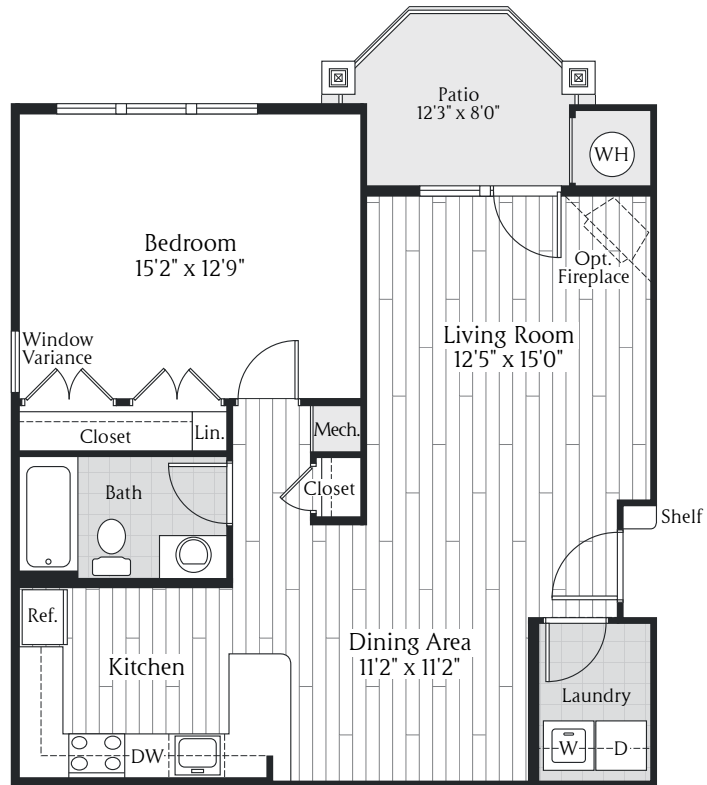

JEFFERSON
ARBORS AT BROADLANDS

The Cedar

1 Bedroom, 1 Bathroom
869 square feet

Rent

Apartment Number

Date Available

43170 Thistledown Terrace
Ashburn, VA 20148

(866) 977-2486

ArborsAtBroadlands.com

Floor plans are artist's renderings and actual plans may be different.
All room dimensions are approximations only.